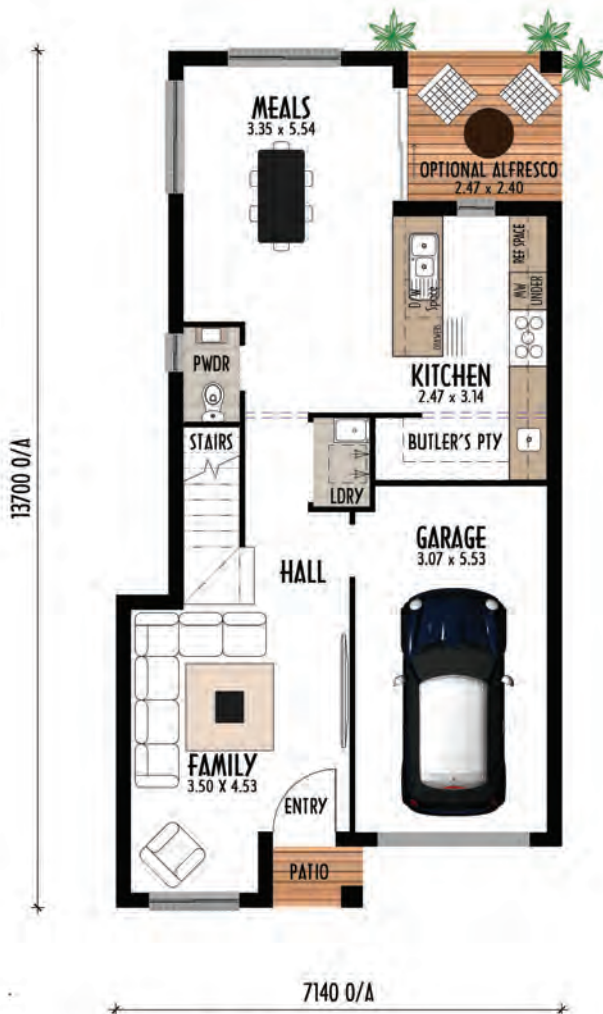

House & Land Package

Lot 218

Proposed Road
AUSTRAL, NSW

Package Price
\$ 977,360.00

Inclusions

**EAGLE HOMES QUALITY INCLUSIONS plus over \$77,000.00
LUXURY UPGRADES INCLUDED FOR FREE!**

- Eagle Quality home Inclusions plus over \$77,000 LUXURY upgrades:
- 40mm Island Benchtop
- LED Under Overhead Cupboard
- Full height Tiles to Bathroom & Ensuite
- Stunning 600x600 Porcelain Tiles & Carpet
- DAIKIN Ducted Air Conditioning
- Luxury 2600mm High Ceiling
- 900m Westinghouse Appliances
- LED Downlights Main Areas
- Concrete Driveway
- Freestanding Bath
- Alarm System
- 700mm Large Overhead Cupboards
- Tiled splash back full height
- Stylish square sink mixer in chrome finish
- Single storey site costs, 3000L water tank
- Saline Soil requirements / H1
- 26cm raindrop showerhead & freestanding bath
- Square Polymarble basin with designer flick mixers on Vanities
- Ceramic tiles to main floor area
- Quality Ceiling & Wall insulation
- Plus many more Quality Inclusions! See the full list visit <http://www.eaglehomes.com.au/inclusions/standard-inclusions>

Lot 218

3 2.5 1

Land Size	300m²	Balcony	N/A
Ground Floor	60.08m ² (Exc Alfresco)	Garage	18.93m ²
First Floor	60.65m ²	Patio	1.56m ²
Total	141.22m² (Exc Alfresco)		

GROUND FLOOR

FIRST FLOOR

Richard | 0432 151 017 | richardt@eaglehomes.com.au