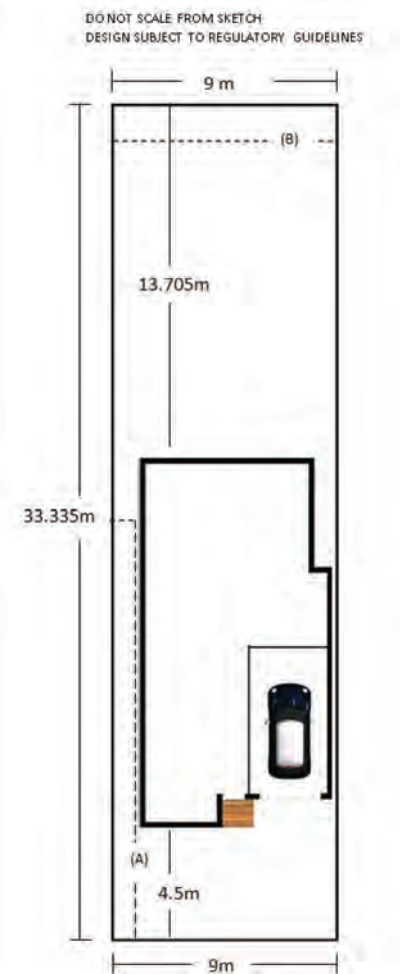

House & Land Package

Lot 218

Proposed Road
AUSTRAL, NSW

Package Price
\$ 977,360.00

Inclusions

**EAGLE HOMES QUALITY INCLUSIONS plus over \$77,000.00
LUXURY UPGRADES INCLUDED FOR FREE!**

- Eagle Quality home Inclusions plus over \$77,000 LUXURY upgrades:
- 40mm Island Benchtop
- LED Under Overhead Cupboard
- Full height Tiles to Bathroom & Ensuite
- Stunning 600x600 Porcelain Tiles & Carpet
- DAIKIN Ducted Air Conditioning
- Luxury 2600mm High Ceiling
- 900m Westinghouse Appliances
- LED Downlights Main Areas
- Concrete Driveway
- Freestanding Bath
- Alarm System
- 700mm Large Overhead Cupboards
- Tiled splash back full height
- Stylish square sink mixer in chrome finish
- Single storey site costs, 3000L water tank
- Saline Soil requirements / H1
- 26cm raindrop showerhead & freestanding bath
- Square Polymarble basin with designer flick mixers on Vanities
- Ceramic tiles to main floor area
- Quality Ceiling & Wall insulation
- Plus many more Quality Inclusions! See the full list visit <http://www.eaglehomes.com.au/inclusions/standard-inclusions>

Lot 218

3 2.5 1

Land Size	300m²	Balcony	N/A
Ground Floor	60.08m ² (Exc Alfresco)	Garage	18.93m ²
First Floor	60.65m ²	Patio	1.56m ²
Total	141.22m² (Exc Alfresco)		

GROUND FLOOR

FIRST FLOOR

Richard | 0432 151 017 | richardt@eaglehomes.com.au